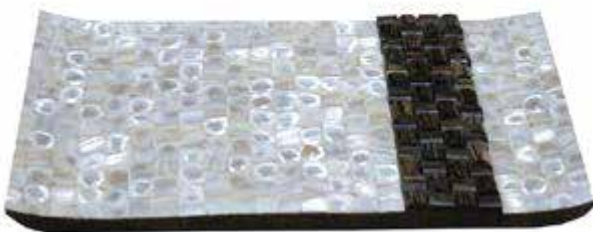

# Trays

---

Sabai Grass Khajur Tray  
SGT-01

Sabai Grass Tray  
SGT-02

Sabai Grass Tray  
SGT-03

Abalone Shell Tray  
TPD01

Black Mother of Pearl Tray  
TPD02

Coconut Shell Tray  
TPD03

Taadi Wood and White  
Mother of Pearl Tray  
TPD10

Taadi Wood Tray  
TPD11

White Mother of Pearl and  
Taadi Wood Tray  
TPD12

White mother of Pearl and  
Taadi Wood Tray  
TPD13

White Mother of Pearl and  
Taadi wood tray  
TPD14

White Mother of Pearl and  
Taadi Wood Tray  
TPD15

---

White Mother of Pearl Tray  
TPD16

---

White Mother of Pearl Tray  
TPD17

---

White Mother of Pearl Tray  
TPD18

---